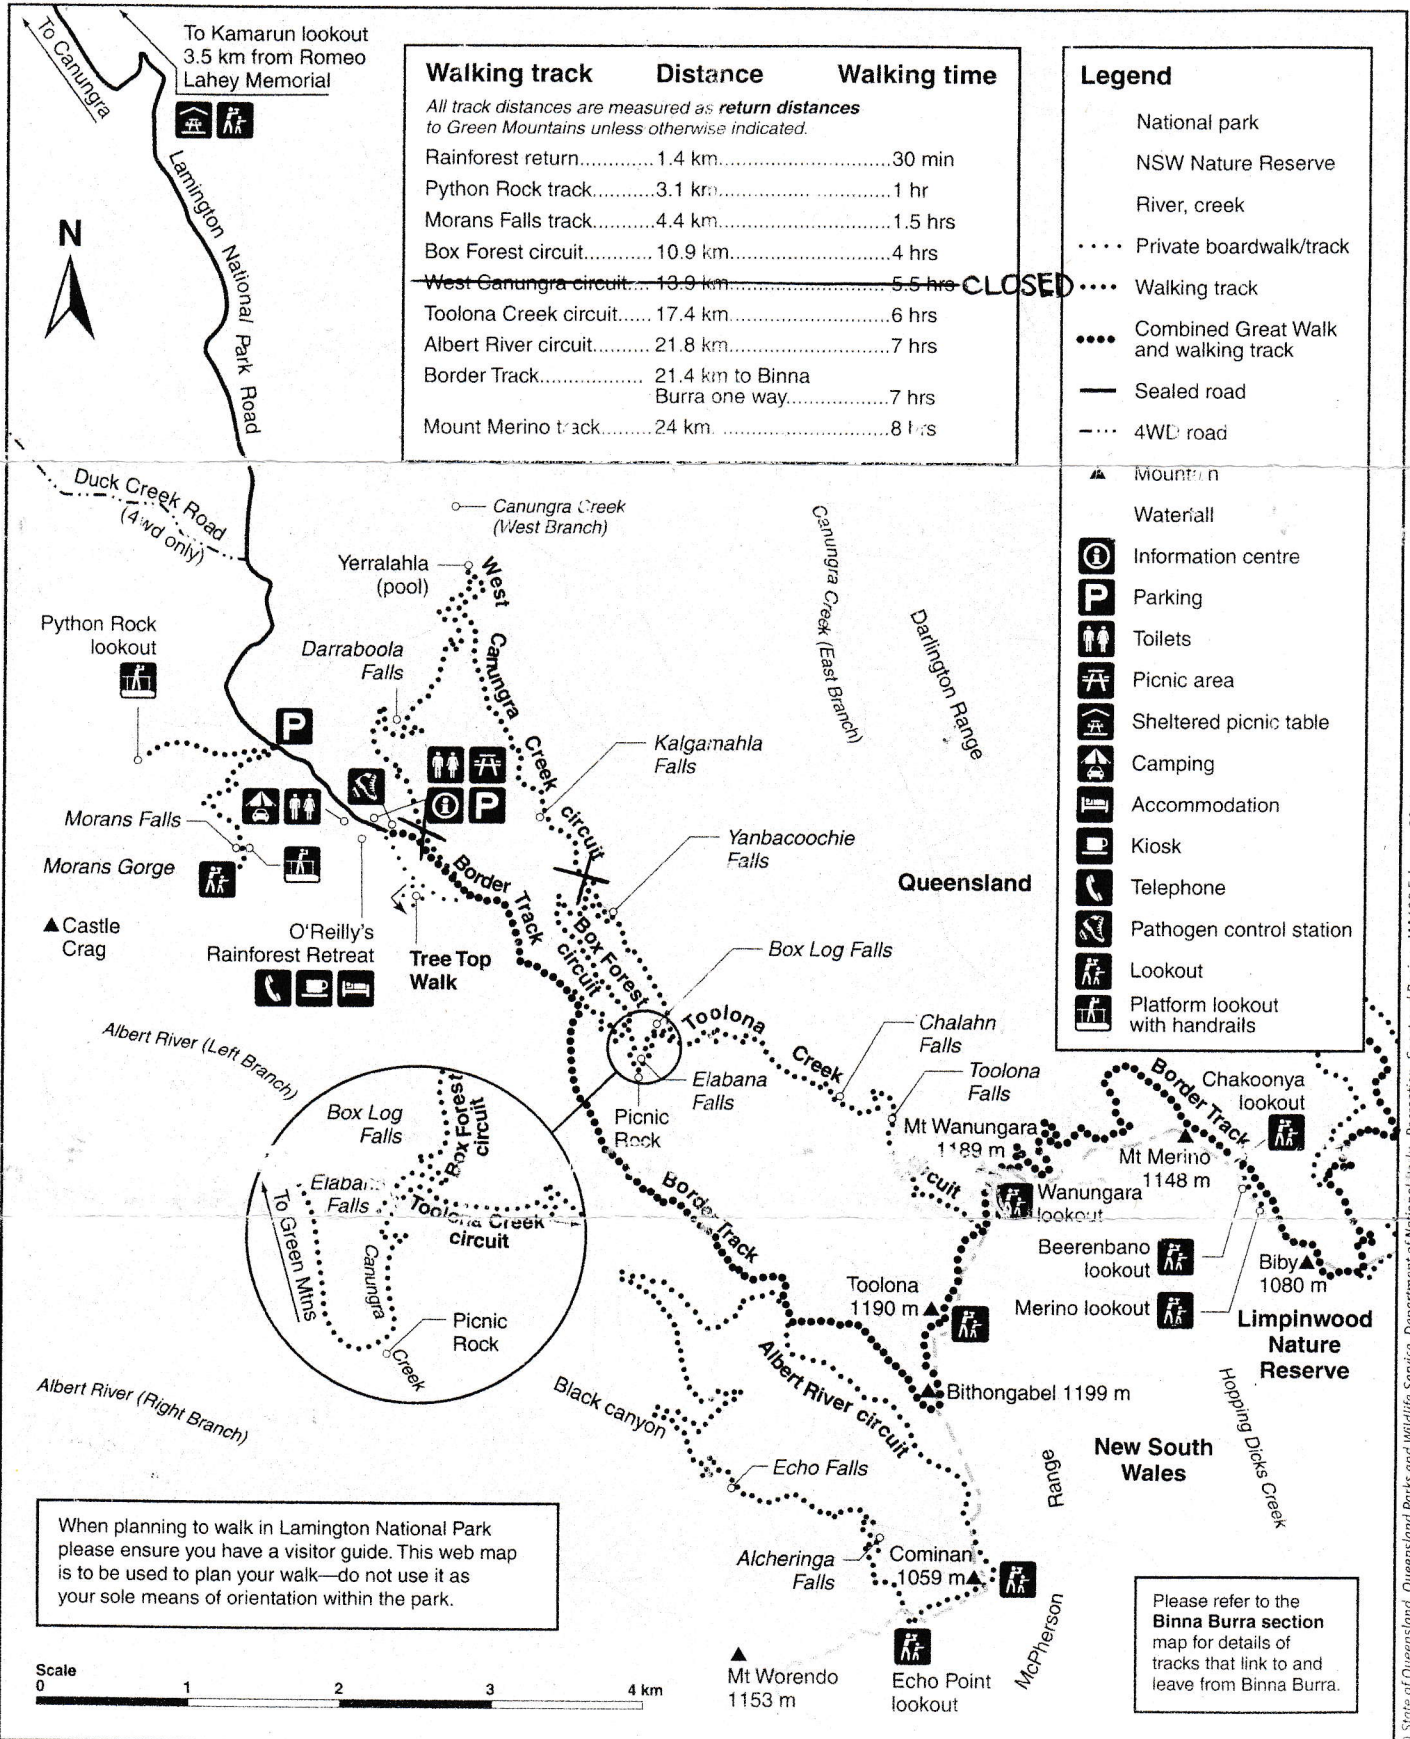

# Lamington National Park map

## Green Mountains section

**\*West Canungra Creek Circuit is CLOSED for repair until further notice.\***

© State of Queensland. Queensland Parks and Wildlife Service, Department of National Parks, Recreation, Sport and Racing. MA408 February 2014