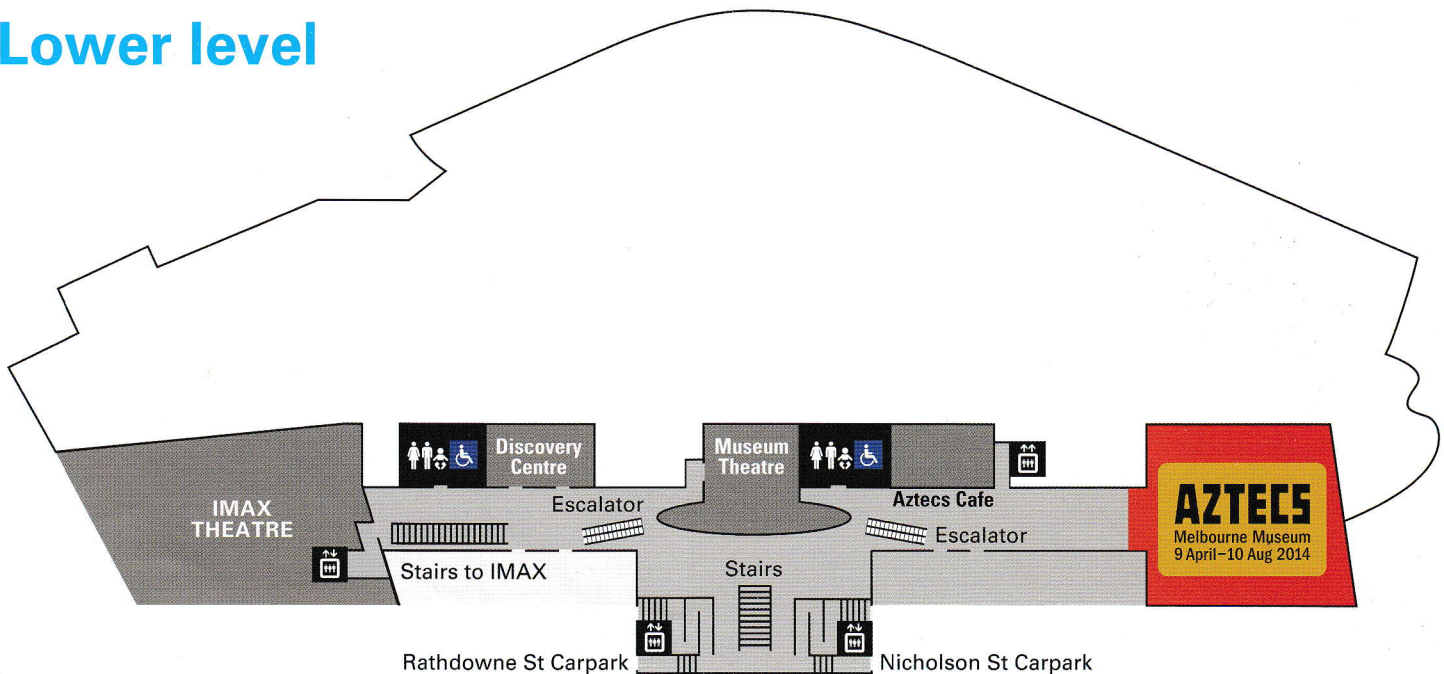

MELBOURNE
MUSEUM

Visitor Map

Upper level

Ground level

Lower level

Wominjeka (Welcome) to Melbourne Museum

Wominjeka is from the language of Melbourne's traditional Indigenous owners, the Boon Wurrung and Woi Wurrung.

Access

A ramp between Ground level and the Upper level is located next to the Forest Gallery, and a lift is located in the Evolution Gallery. A lift between all levels is located near the Museum Cafe.

Tours

Discovery Centre

Museum Victoria's free public research and enquiries centre is located on the Lower level. Open from Tuesday to Saturday 10am–4.30pm.

Museum Shop

Visit the Museum Shop for an extensive selection of unique and educational books, gifts, souvenirs and toys. Open daily 10.30am–5pm.