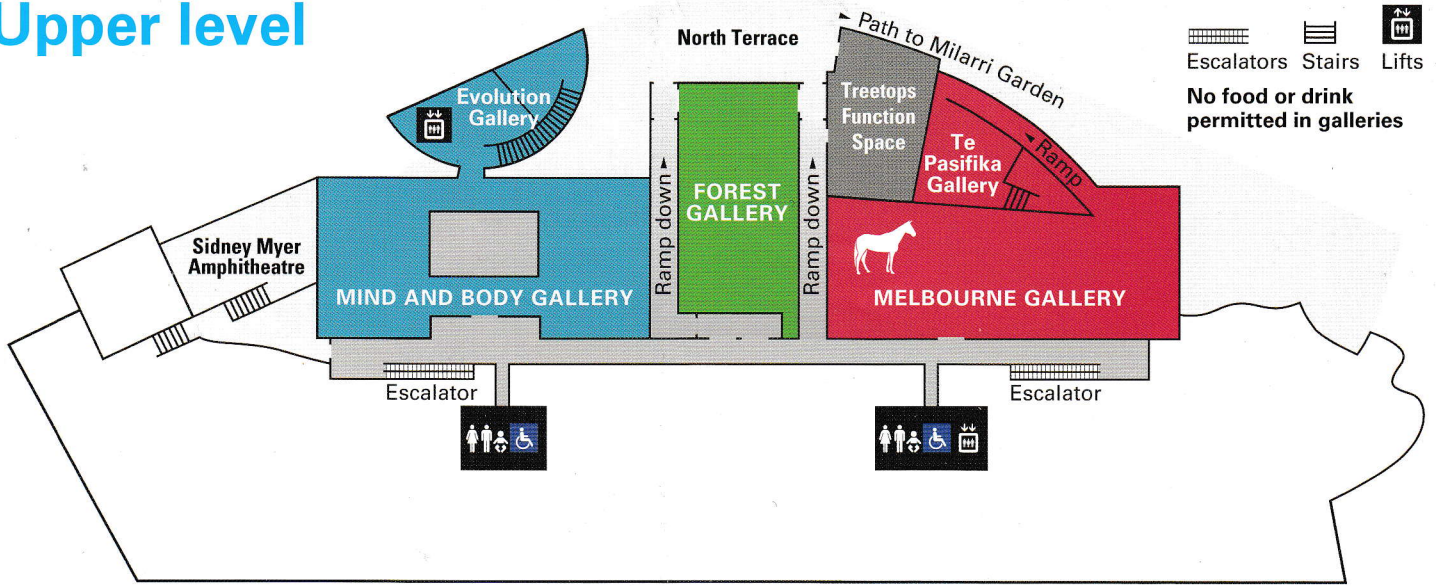

MELBOURNE
MUSEUM

Visitor Map

Upper level

Ground level

Lower level

Wominjeka (Welcome) to Melbourne Museum

Wominjeka is from the language of Melbourne's traditional Indigenous owners, the Boon Wurrung and Woi Wurrung.

IMAX Melbourne

Experience the world's largest cinema format. Films screen daily from 10am. Discounted tickets available when combined with a visit to Melbourne Museum. Closed Christmas Day.

Cloakroom

Cloaking facilities are available during opening hours. Free stroller and wheelchair loan is available.

Access

A ramp between Ground level and the Upper level is located next to the Forest Gallery, and a lift is located in the Evolution Gallery. A lift between all levels is located near the Museum Cafe.

Tours