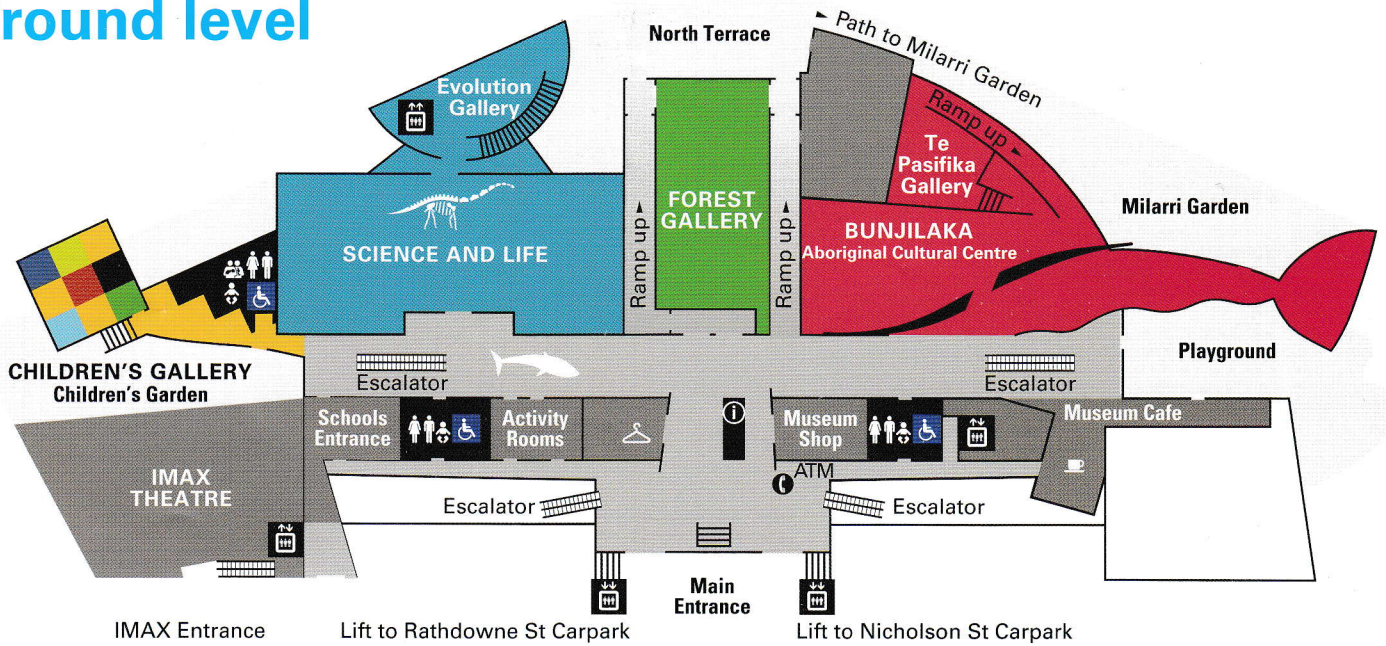

MELBOURNE
MUSEUM

Visitor Map

Upper level

Ground level

Lower level

Wominjeka (Welcome) to Melbourne Museum

Wominjeka is from the language of Melbourne's traditional Indigenous owners, the Boon Wurrung and Woi Wurrung.

IMAX Melbourne

Experience the world's largest cinema format. Films screen daily from 10am. Discounted tickets available when combined with a visit to Melbourne Museum. Closed Christmas Day.

Cloakroom

Cloaking facilities are available during opening hours. Free stroller and wheelchair loan is available.

Access

A ramp between Ground level and the Upper level is located next to the Forest Gallery, and a lift is located in the Evolution Gallery. A lift between all levels is located near the Museum Cafe.

Tours

Discovery Centre

Museum Victoria's free public research and enquiries centre is located on the Lower level. Open from Tuesday to Saturday 10am–4.30pm.

Museum Shop

Visit the Museum Shop for an extensive selection of unique and educational books, gifts, souvenirs and toys. Open daily 10.30am–5pm.