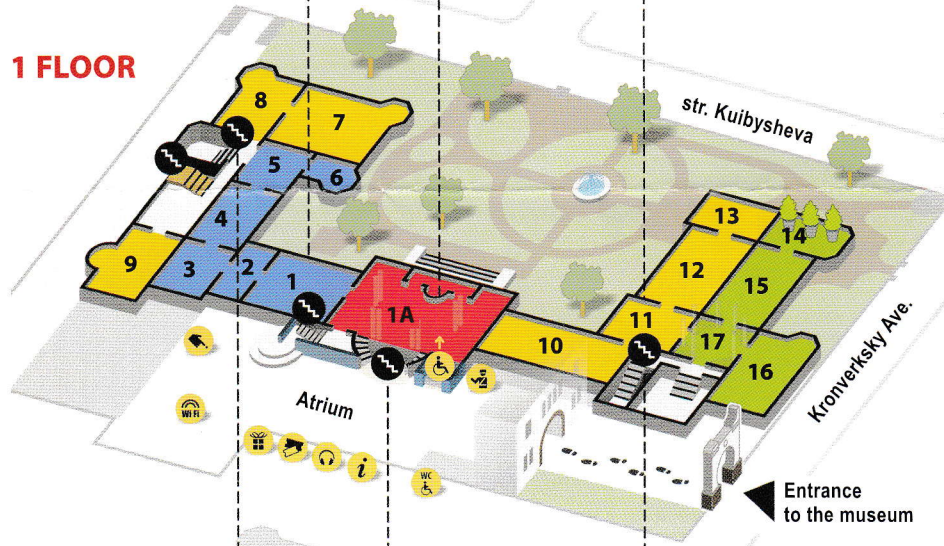

We suggest starting your tour with the main exposition, **«Man and State Power in Russia from the 19th to the 21st Centuries»**, situated on the first and second floors of the central building. Enter from the Atrium.

ROOM 1A – **«Man and State Power in Russia: 1801 - 1917»**  
ROOMS 23 - 26 – **«Man and State Power in Russia: 1918 - 1999»**

You can enter Brant's Mansion from Room 1A. The following exhibits are presented there:

ROOMS 1 - 6 – **«The Soviet Epoch: Between Utopia and Reality»**  
ROOM 7 - 9 – **temporary exhibition**

Exhibitions and memorial rooms are presented in Kshesinskaya's Mansion (to the right from the room 1A):

**WWW.POLITHISTORY.RU**

**#POLITHISTORY**

**3 FLOOR**

**2 FLOOR**

**1 FLOOR**

**0 FLOOR**